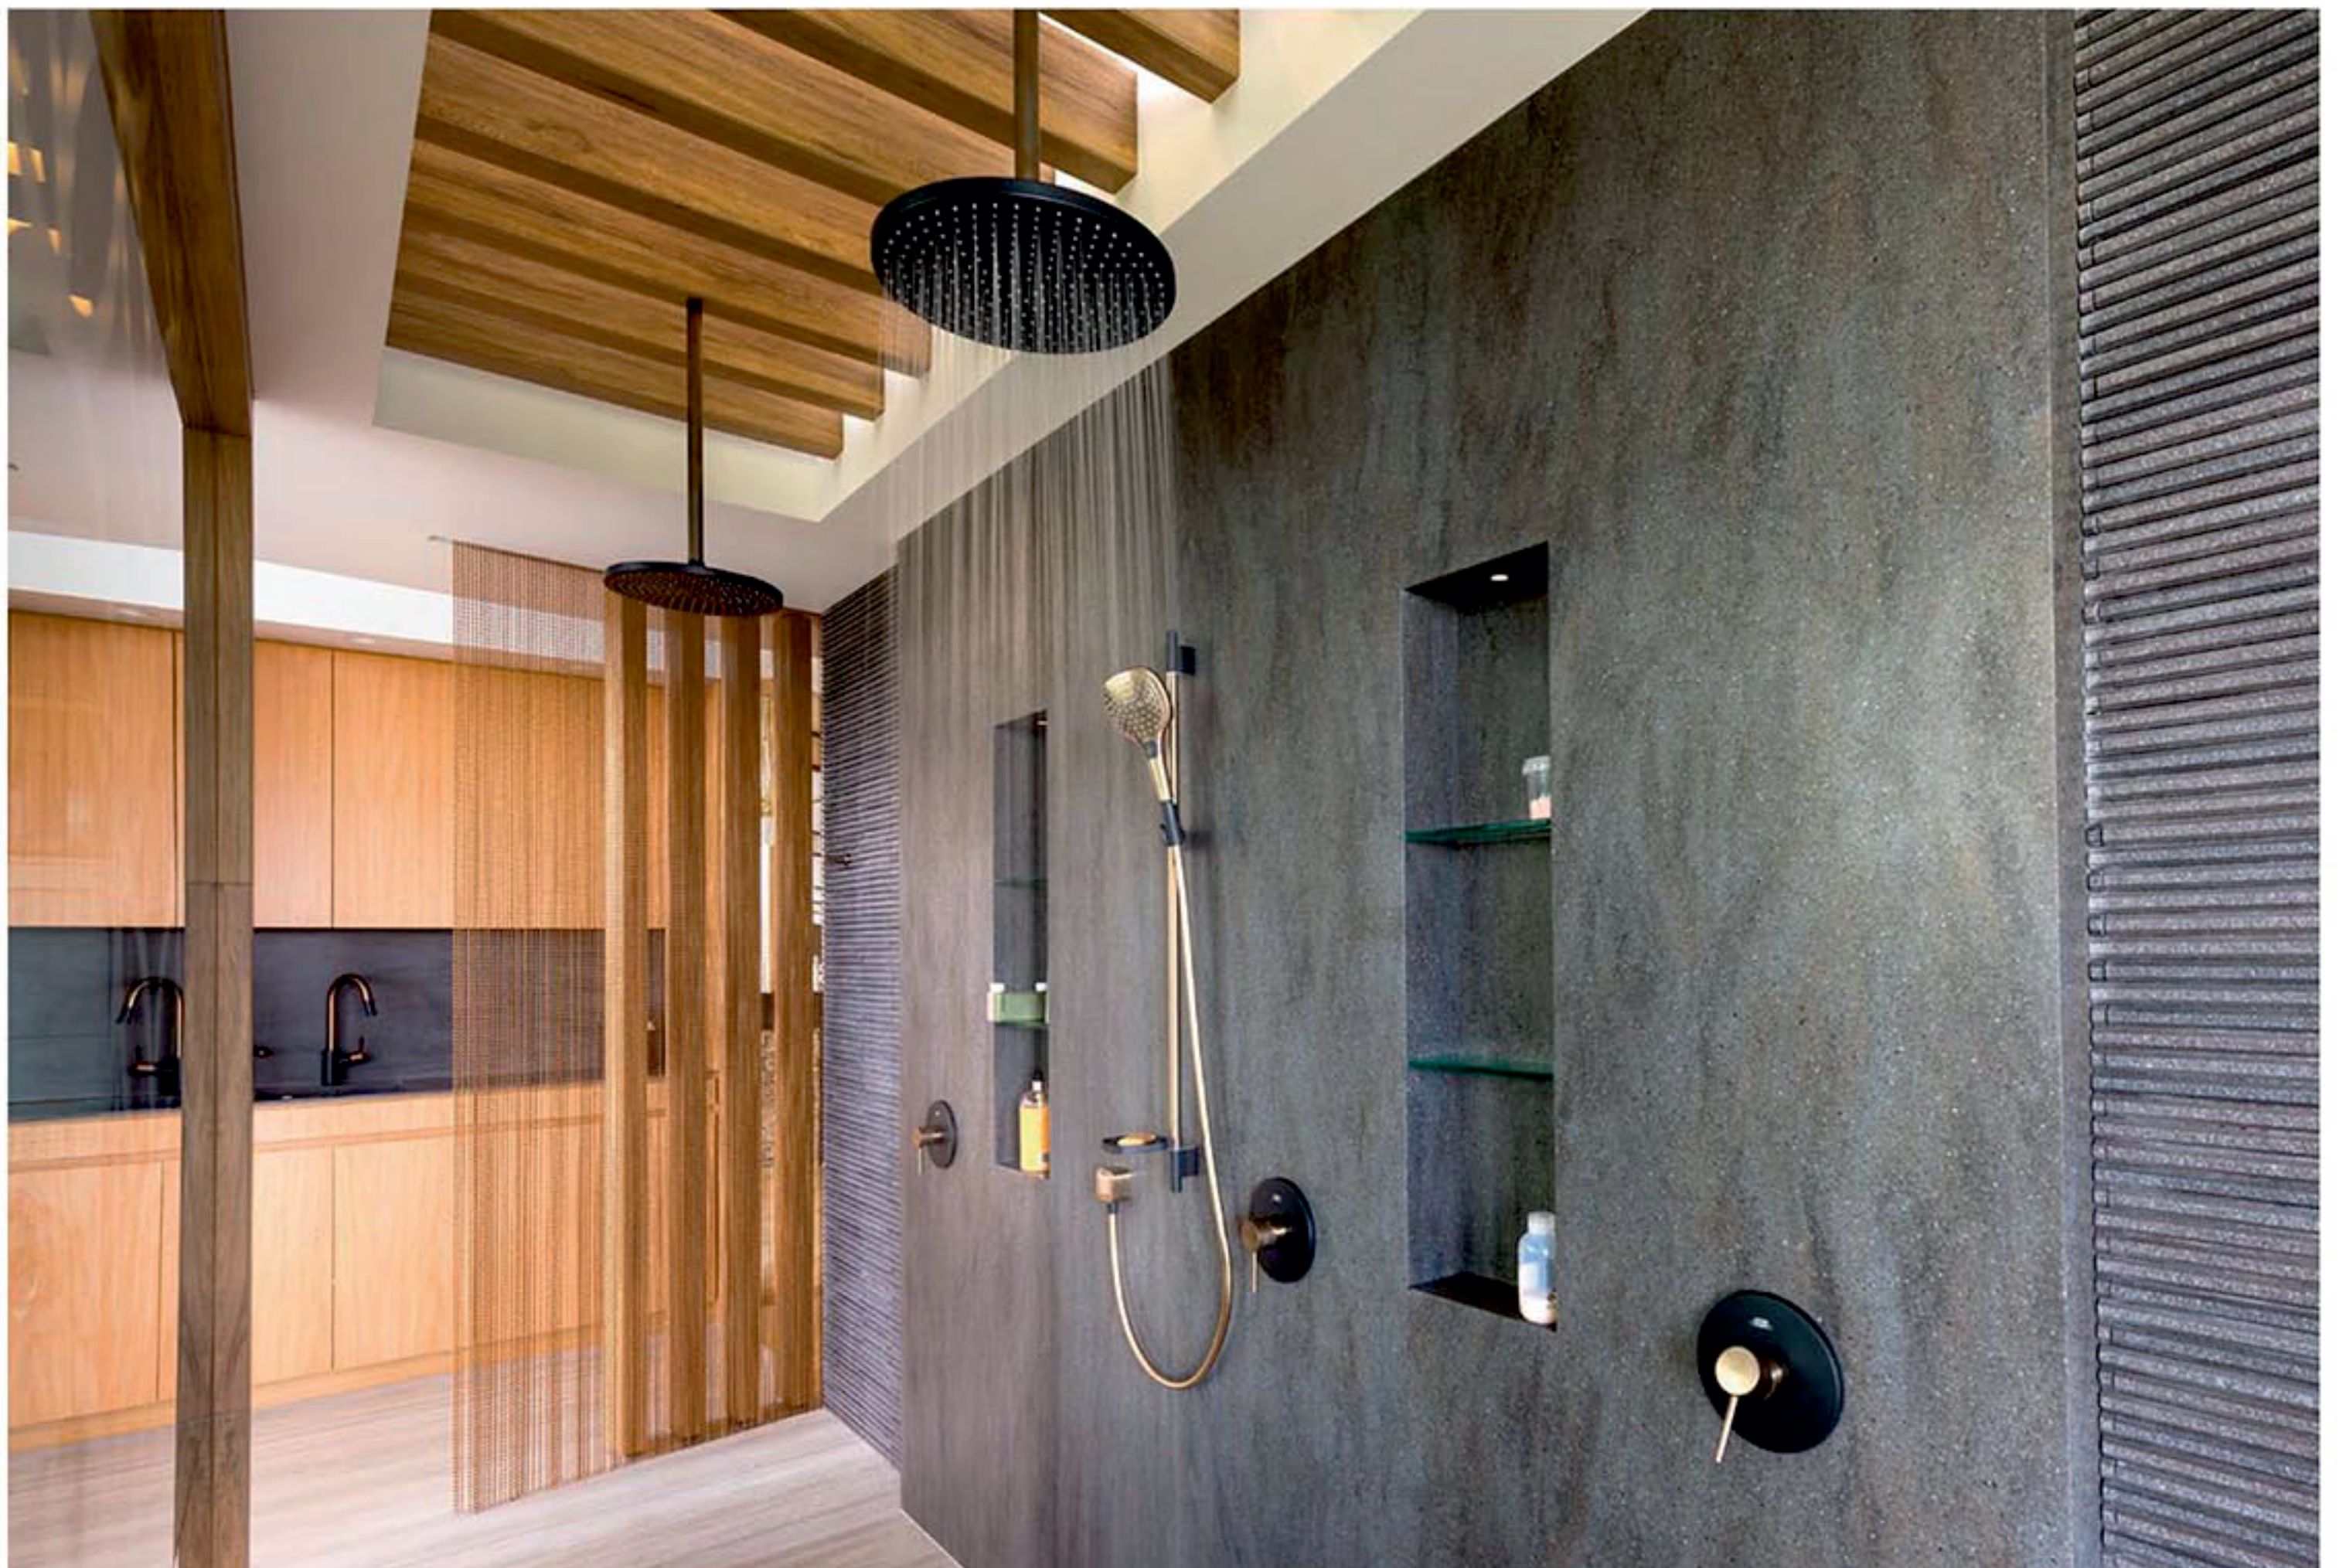

#26021000

#26022000

#28411000

#27371000

#27370000

#27385000

#26602400

#27437000

Where
chrome
can be PLATED
WITH GOLD.

Selecti #26524000

18cm #27478000

24cm #27474000

Shower sets and hand showers

Shower sets and hand showers make showering an even more comfortable experience. They are available in a variety of sizes and spray modes, which users can change easily by turning or tapping them. Not only that, with the right shower rail, the hand shower can be adjusted to the ideal height.

A wide range of designers have left their mark, ensuring a unique look. For instance, the shower set designed by Front sets effortless accents in the shower. The pipes, sockets and valves are now used as design objects, bringing a touch of industrial charm to the bathroom.