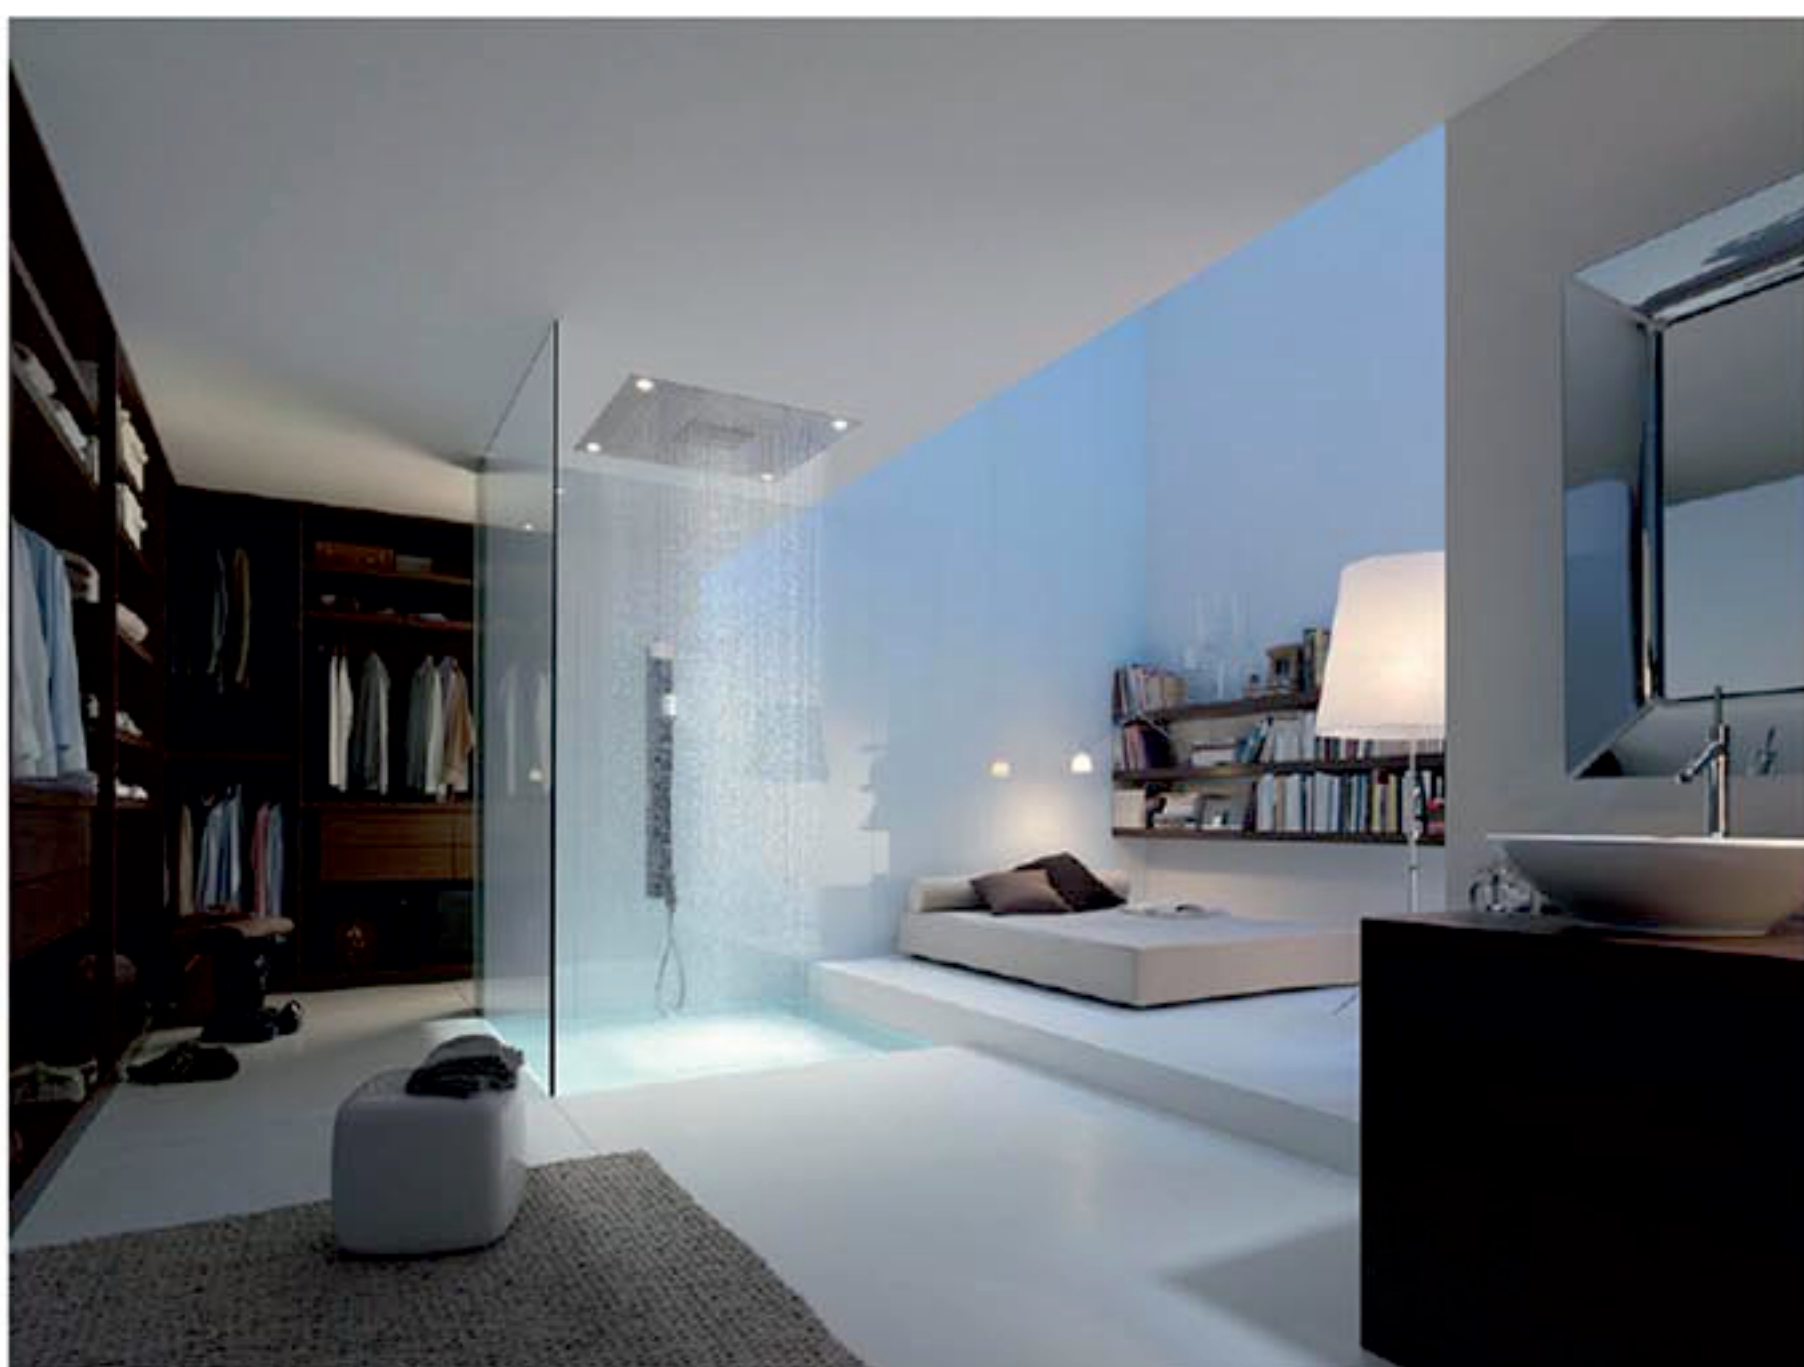

#26020000

#10623800

#10751000

#107501800

Axor Overhead Showers

The sheer variety of the Axor overhead showers can be seen in their design, size, function and application. Whether round or square, massage spray or refreshing flood spray, soft or normal, wide or concentrated. the suitable overhead showers can be mounted on the wall or ceiling and are available with various spray modes. Axor LampShower designed by Nendo is a prime example: it does away with the usual borders between spaces as if by magic and lends a homely character into the bathroom.