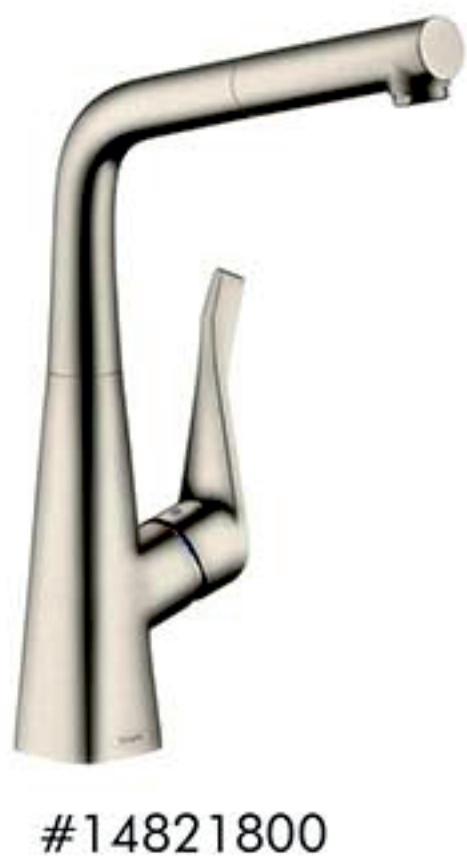

Overview of kitchen mixers.

A touch ahead in the kitchen.

The mixer can be operated with ease at the push of a button, with the front of the hand, the back of a hand, or an arm.

The mixer then always stays clean.