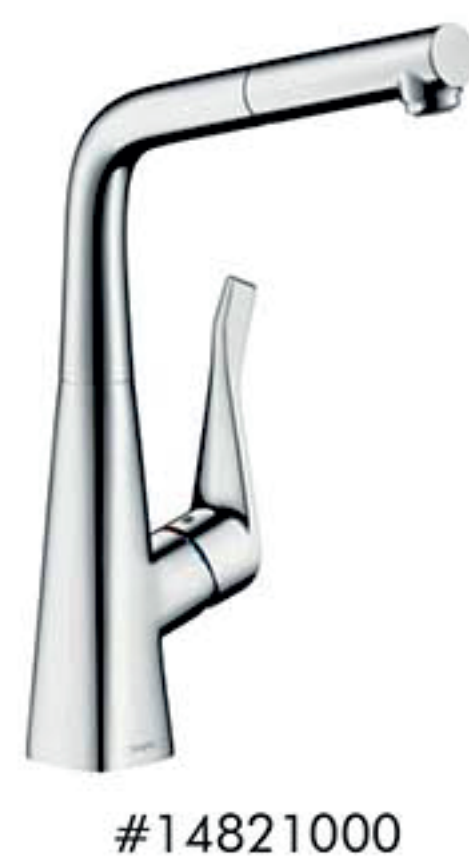

Overview of kitchen mixers.

A touch ahead in the kitchen.

The mixer can be operated with ease at the push of a button, with the front of the hand, the back of a hand, or an arm.

The mixer then always stays clean.