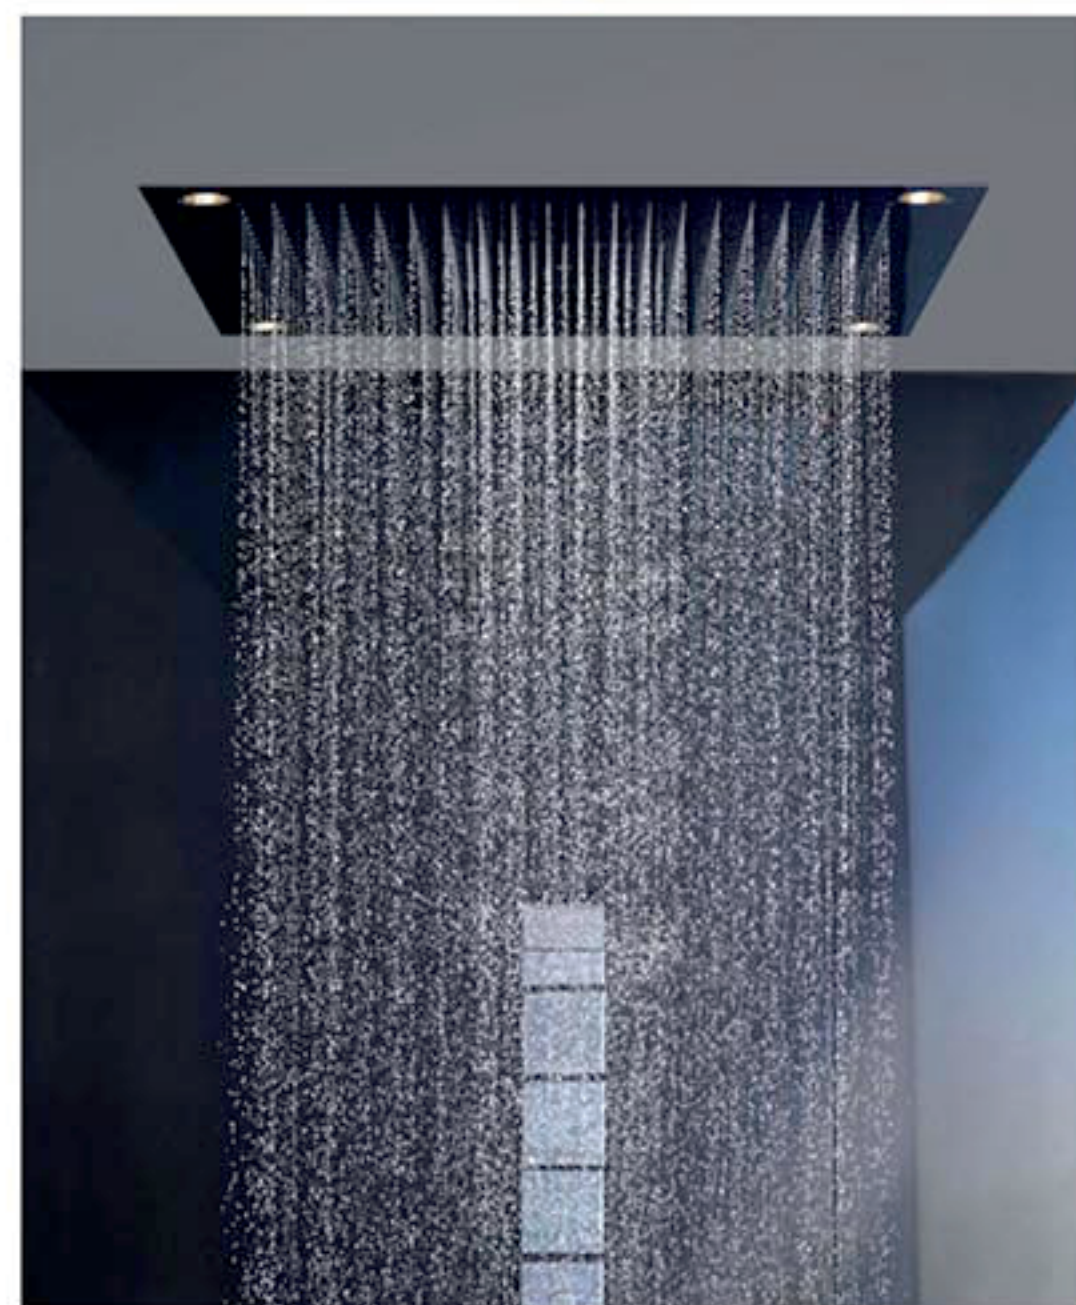

#26020000

#10623800

#10751000

#107501800

Axor Overhead Showers

The sheer variety of the Axor overhead showers can be seen in their design, size, function and application. Whether round or square, massage spray or refreshing flood spray, soft or normal, wide or concentrated. the suitable overhead showers can be mounted on the wall or ceiling and are available with various spray modes. Axor LampShower designed by Nendo is a prime example: it does away with the usual borders between spaces as if by magic and lends a homely character into the bathroom.

#26031000

Axor ShowerProducts designed by Front:

Industrial charm for the shower. In an exceptionally elegant form. We can see water routes in a whole new light, while a funnel becomes a well-proportioned overhead shower.