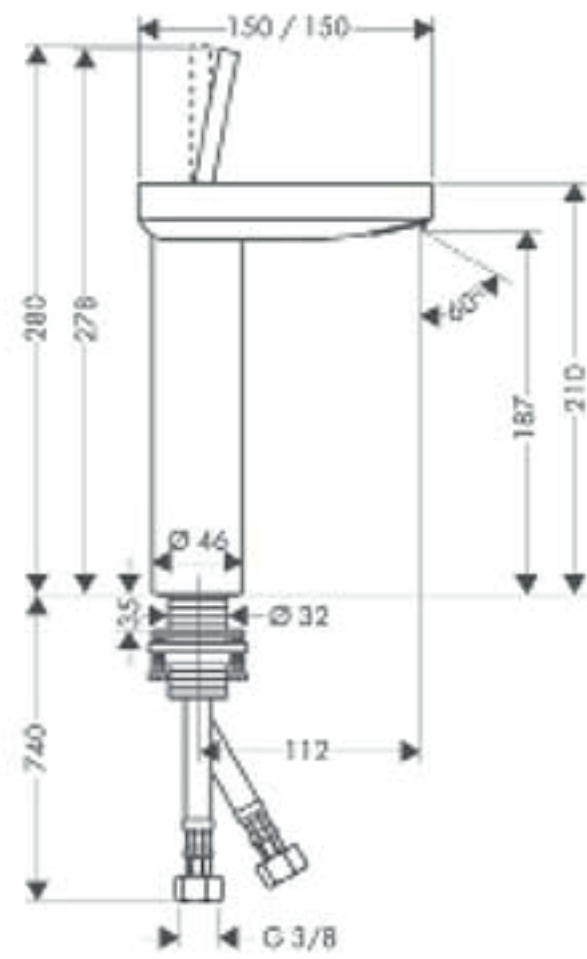

Axor Starck
It's time to redefine the shower.

#10070000