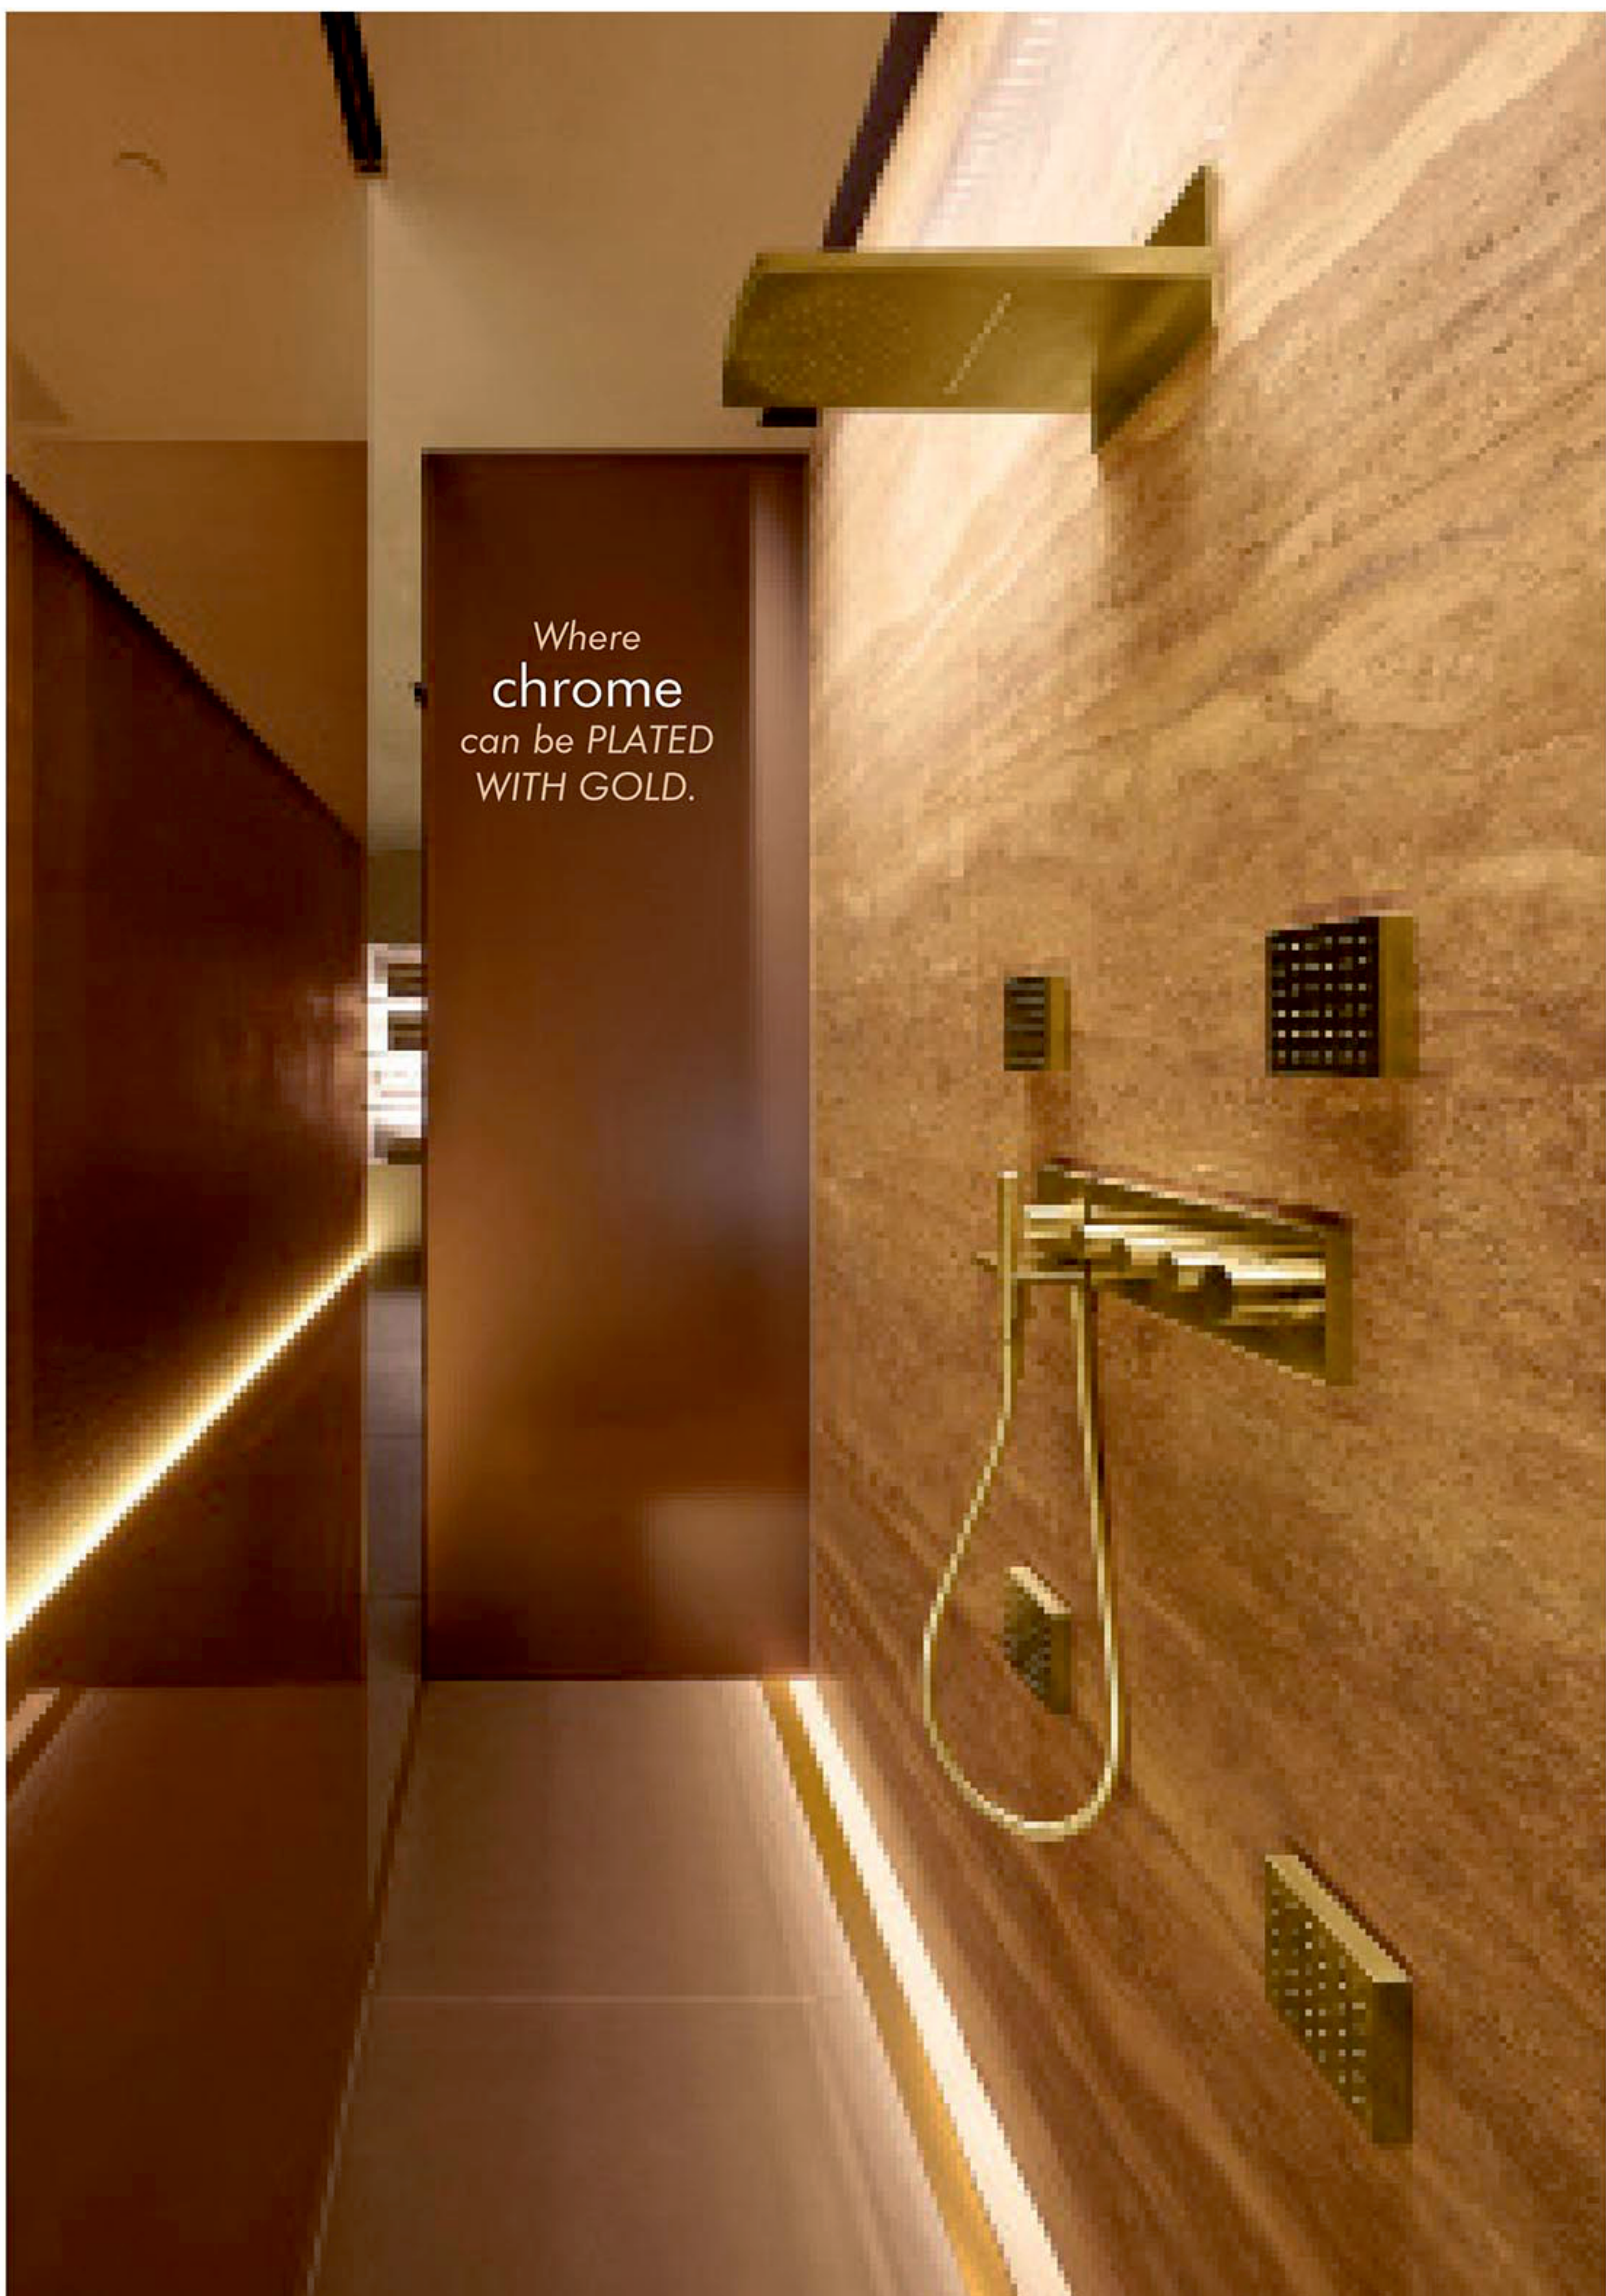

#26021000

#26022000

#28411000

#27371000

#27370000

#27385000

#26602400

#27437000

Where
chrome
can be PLATED
WITH GOLD.

Selecti #26524000

18cm #27478000

24cm #27474000

Shower sets and hand showers

Shower sets and hand showers make showering an even more comfortable experience. They are available in a variety of sizes and spray modes, which users can change easily by turning or tapping them. Not only that, with the right shower rail, the hand shower can be adjusted to the ideal height.