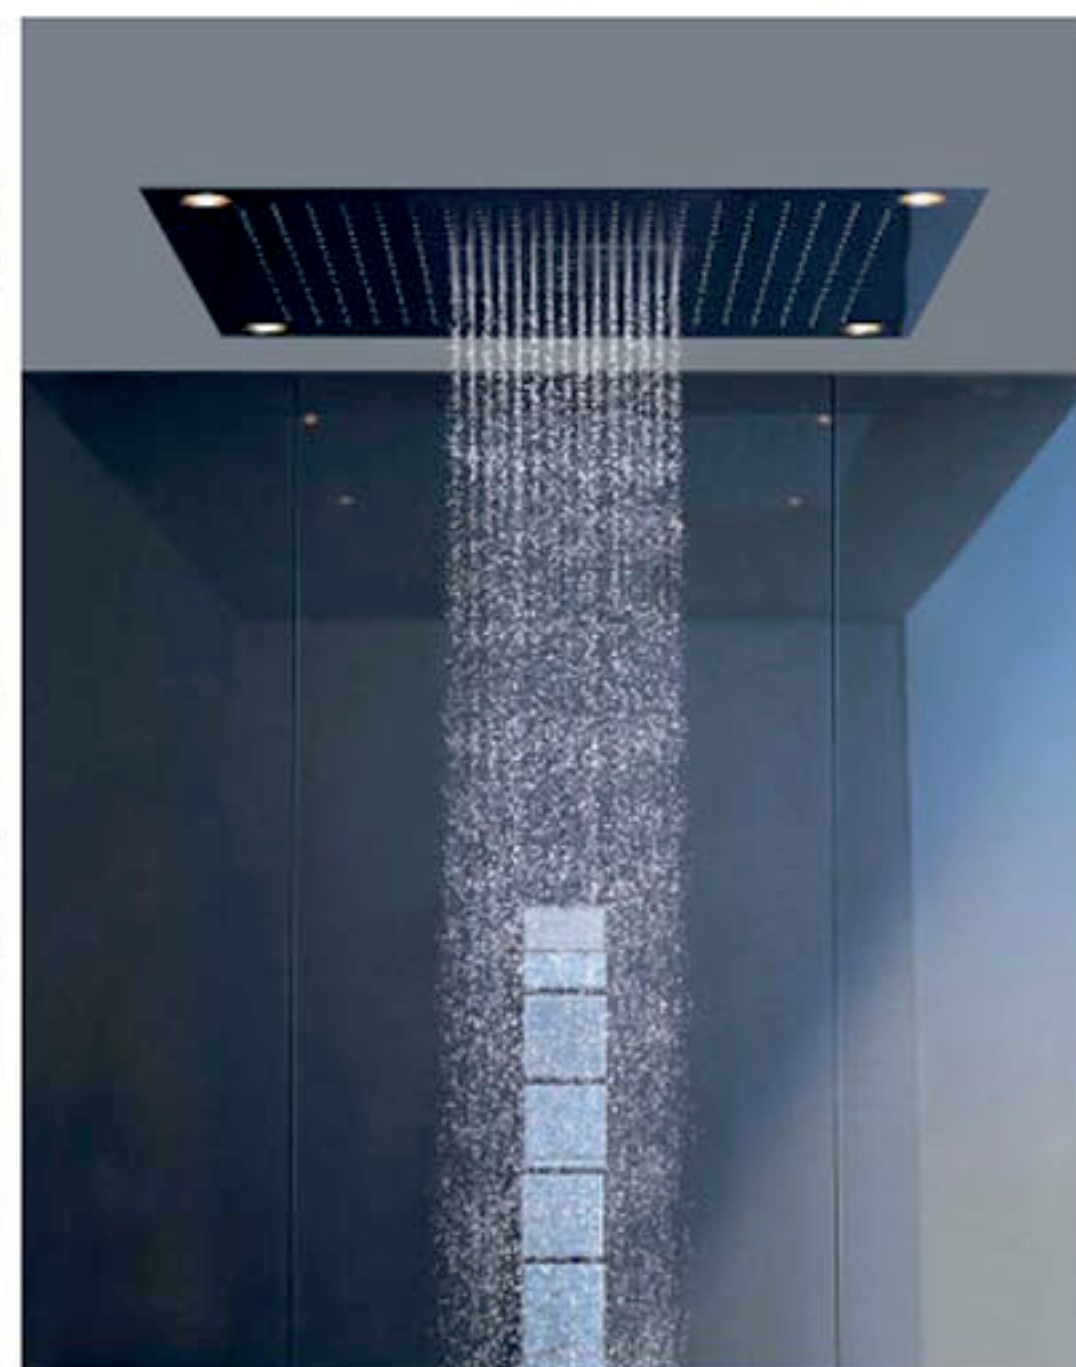

#26020000

#10623800

#10751000

#107501800

Axor Overhead Showers

The sheer variety of the Axor overhead showers can be seen in their design, size, function and application. Whether round or square, massage spray or refreshing flood spray, soft or normal, wide or concentrated. the suitable overhead showers can be mounted on the wall or ceiling and are available with various spray modes. Axor LampShower designed by Nendo is a prime example: it does away with the usual borders between spaces as if by magic and lends a homely character into the bathroom.

#26031000

Axor ShowerProducts designed by Front:

Industrial charm for the shower. In an exceptionally elegant form. We can see water routes in a whole new light, while a funnel becomes a well-proportioned overhead shower.